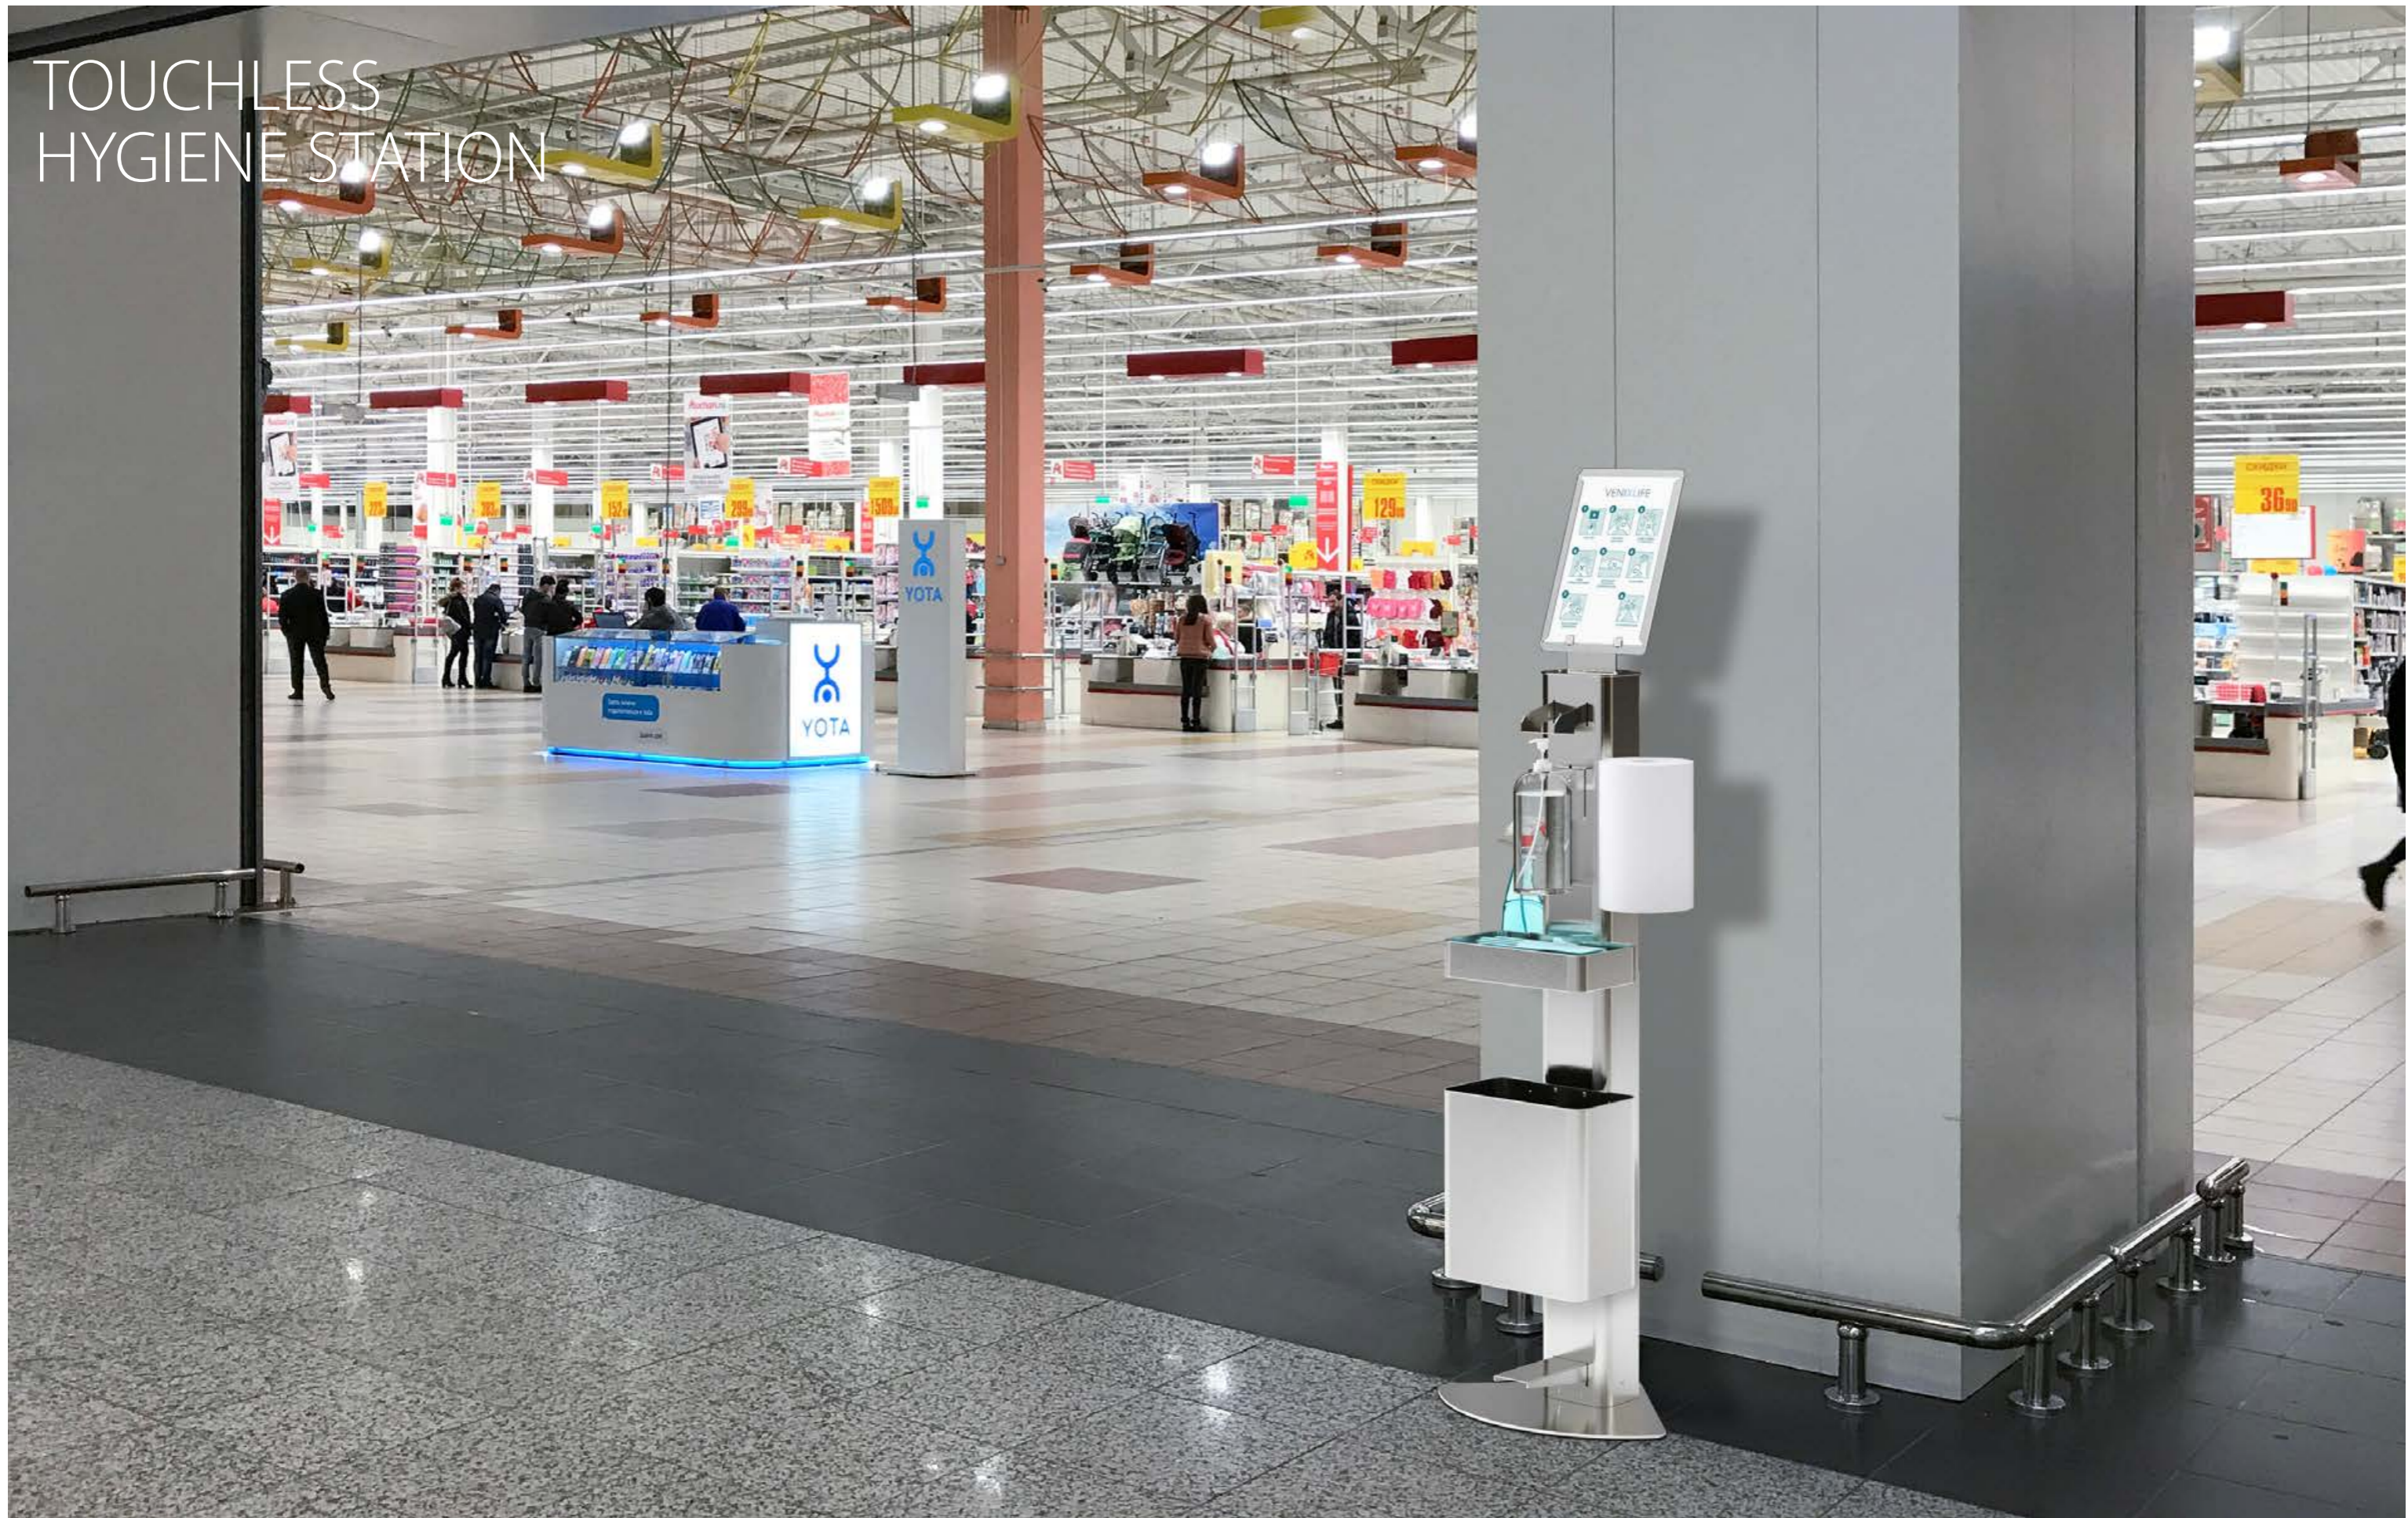

Waste basket

VENIXLIFE

TOUCHLESS HYGIENE STATION

The **VENIXLIFE HIGIENE STATION**
is entirely designed and made in Italy,

- Set up to fit various sizes of sanitizing gels
- Easy to clean
- Can be placed in any environment
- Can be positioned at an angle

VENIXLIFE

TOUCHLESS HYGIENE STATION

Available in a total stainless steel version or with the base and top in light blue.

HYGIENE STATION
GEMMA stainless steel

HYGIENE STATION
GEMMA stainless steel Blue

Customized colours available on request.

Customized laser engraving or labelling available on request.

TOUCHLESS HYGIENE STATION

The **VENIXLIFE HYGIENE STATION** is suitable for any commercial or industrial activity and also for **food and the non-food industries:**

- Restaurants & Bars
- Hotels
- Fast Food
- Retail chains (Supermarkets, Convenience stores)
- Hospitals
- Bus (with special plate is possible to fix inside)
- Stadium, Cinema's
- Churches

VENIXLIFE

TOUCHLESS
HYGIENE STATION