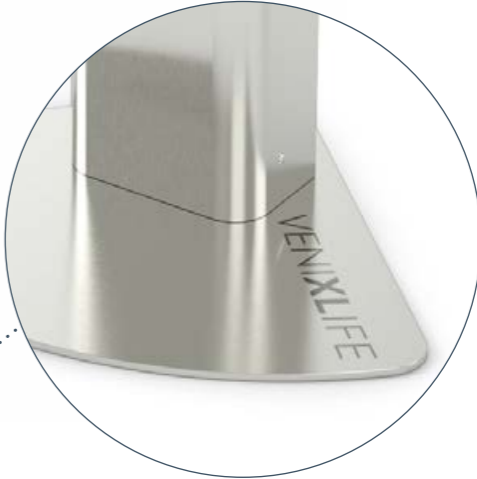

Waste basket

VENIXLIFE

TOUCHLESS HYGIENE STATION

The **VENIXLIFE HIGIENE STATION**
is entirely designed and made in Italy,

- Set up to fit various sizes of sanitizing gels
- Easy to clean
- Can be placed in any environment
- Can be positioned at an angle

VENIXLIFE

TOUCHLESS HYGIENE STATION

Available in a total stainless steel version or with the base and top in light blue.

HYGIENE STATION
GEMMA stainless steel

HYGIENE STATION
GEMMA stainless steel Blue

Customized colours available on request.