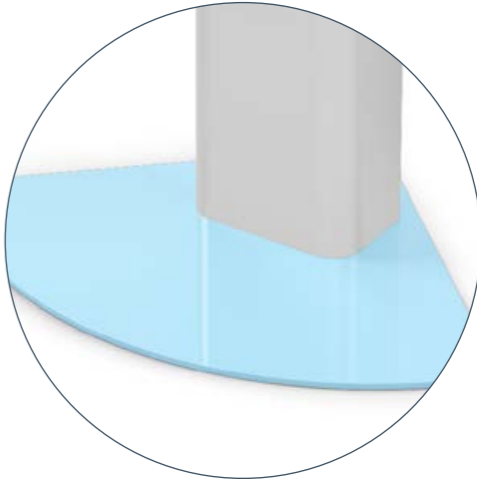

VENIXLIFE

TOUCHLESS HYGIENE STATION

Available in a total stainless steel version or with the base and top in light blue.

HYGIENE STATION
GEMMA stainless steel

HYGIENE STATION
GEMMA stainless steel Blue

Customized colours available on request.